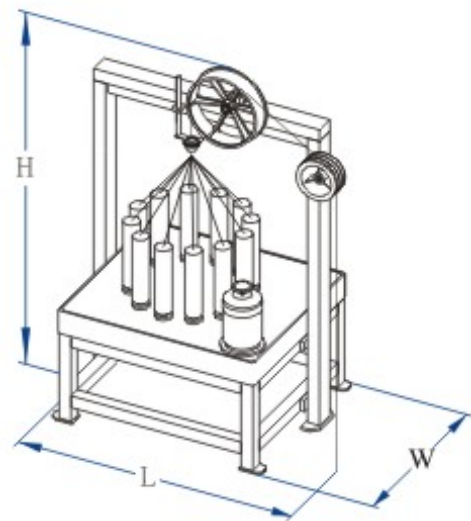

*Just Braid!
We back you UP!*

Rope Braiding Machines RF-448 Series

■ RF-12-1(448)

Just Braid!
We back you UP!

Rope Braiding Machines RF-448 Series

RF-24-1(448) / RF-32-1(448)

RF-12-1(448) / RF-16-1(448)

Model	RF 12-1(448)	RF-16-1(448)	RF-24-1(448)	RF-32-1(448)
No. of carriers	12	16	24	32
Pitch size in mm	448	448	448	448
Carrier type	F	F	F	F
Bobbin size in mm	Φ250x640	Φ250x640	Φ250x640	Φ250x640
Bobbin volume in ccm	29606	29606	29606	29606
Motor power in kw	2.2kw	3kw	4kw	2x3kw
Speed (horn gear rpm)	42	42	42	42
Central tube in mm	Φ120	Φ150	-	-
Length in mm (L)	2600	2900	7500	8600
Width in mm (B)	1850	1900	2700	3000
Height in mm (H)	3200	3500	4500	5200
Weight in kgs	2750	3200	7200	11200
Take-off disc in mm	Φ600	Φ600	Φ1200	Φ1200
Options				
onto hasp, size in mm	Φ1000x850	Φ1000x850	Φ1500x1000	Φ1500x1000